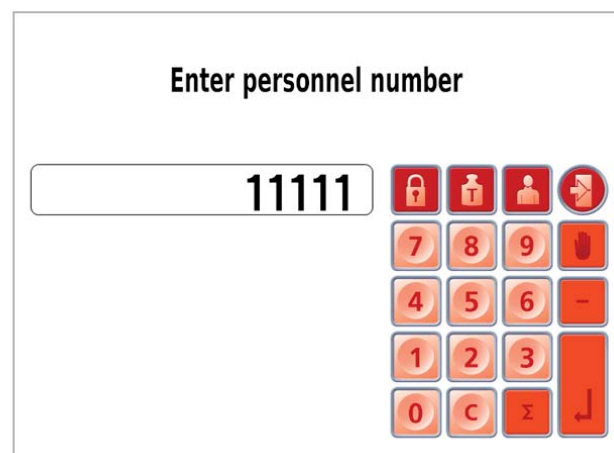

Product Sheet

RetailApp

BIZERBA

RetailApps – small units of functionality with major impact.
These useful applications supplement the RetailPowerScale scale solution
and combine individuality with the advantages of standard software.
Modular design, readily available, at an attractive price.

More information
High performance with
a wide range of
solutions and options.

OperatorLogin

Operator login made easy: Choose with the RetailApp OperatorLogin between various types of operator login as an alternative to the standard login process of the RetailPowerScale software.

The RetailApp OperatorLogin allows to log in the correct operator based on a list of names or by entering an eight-digital personnel number on the scale. The RetailApp is automatically started as soon as the login information is required. Prevent login errors with OperatorLogin.

Functionalities

- Three different login procedures:
  - Login via operator overview with list of names
  - Login via operator overview and personnel number
  - Login via personnel number

Benefits

- Easy login and logoff via known personnel number without additional operator number
- Prevention of login errors

Bizerba SE & Co. KG
Wilhelm-Kraut-Straße 65
72336 Balingen
Germany

T +49 7433 12-0
F +49 7433 12-2696
marketing@bizerba.com

www.bizerba.com

PS_V4_RetailApp_OperatorLogin_161018_EN