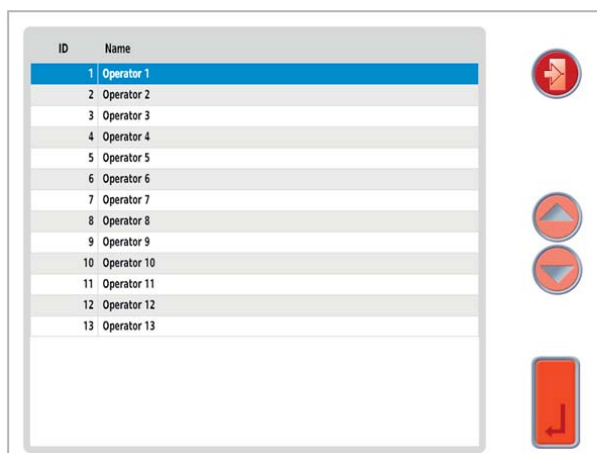

Product Sheet

RetailApp

BIZERBA

RetailApps – small units of functionality with major impact.
These useful applications supplement the RetailPowerScale scale solution
and combine individuality with the advantages of standard software.
Modular design, readily available, at an attractive price.

More information
High performance with
a wide range of
solutions and options.

OperatorLogin

Operator login made easy: Choose with the RetailApp OperatorLogin between various types of operator login as an alternative to the standard login process of the RetailPowerScale software.

The RetailApp OperatorLogin allows to log in the correct operator based on a list of names or by entering an eight-digital personnel number on the scale. The RetailApp is automatically started as soon as the login information is required. Prevent login errors with OperatorLogin.

Functionalities

- Three different login procedures:
  - Login via operator overview with list of names
  - Login via operator overview and personnel number
  - Login via personnel number

Benefits

- Easy login and logoff via known personnel number without additional operator number
- Prevention of login errors

Bizerba SE & Co. KG
Wilhelm-Kraut-Straße 65
72336 Balingen
Germany

T +49 7433 12-0
F +49 7433 12-2696
marketing@bizerba.com

www.bizerba.com

PS_V4_RetailApp_OperatorLogin_161018_EN